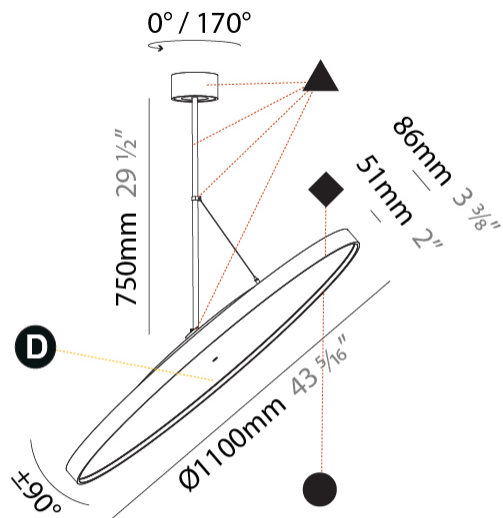

PHYSICAL

Diameter (mm): 1100
Diameter (in): 43 5/16
Height (mm): 870
Height (in): 34 1/4
Weight (kg): 15.3
Weight (lbs): 33.66
Diffuser: PMMA - Opal / Micro-Prism / Sparkling Secret / Vintage Industrial
Fixture Finish: SSR / BKV / CWI / CRY / HAB / UFT / ITA / RUA / FTG / MYG / LOD / PUS / FRO / FUP / KIA / POP / BLS / SPG / MEY / GOH / CHC / COM / ABZ / JAG / OBR / MOS / ROR
Fixture Material: PMMA / Extruded Aluminum / Steel

Adjustability: Rotational 170°; Tilt 90°
--

RATINGS AND CERTIFICATIONS

Certified By: Certified for North American Standards
IP rating: IP20

SIGN DIVA FLEX KORONA SUSPENSION

A30869-

PROJECT	_____
TYPE	_____
SPECIFIER	_____
QUANTITY	_____
DATE	_____

PHYSICAL

Shape: Round
 Diameter (mm): 1100
 Diameter (in): 43 5/16
 Height (mm): 1620
 Height (in): 63 3/4
 Weight (kg): 15.5
 Weight (lbs): 34.1
 Diffuser: PMMA - Opal / Micro-Prism / Sparkling Secret / Vintage Industrial
 Fixture Finish: SSR / BKV / CWI / CRY / HAB / UFT / ITA / RUA / FTG / MYG / LOD / PUS / FRO / FUP / KIA / POP / BLS / SPG / MEY / GOH / CHC / COM / ABZ / JAG / OBR / MOS / ROR
 Fixture Material: PMMA / Extruded Aluminum / Steel